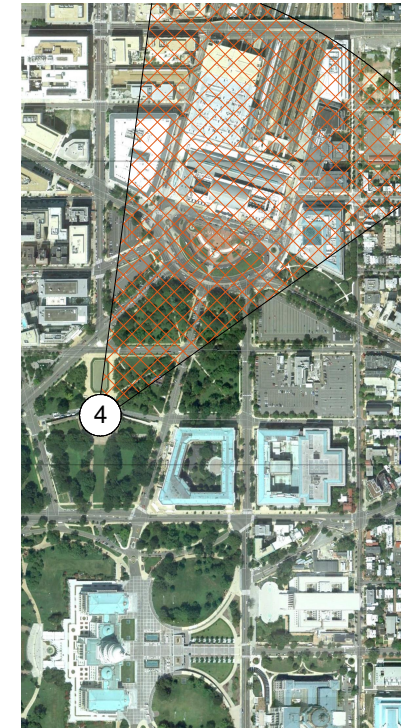

VIEW FROM THE CAPITOL UP DELAWARE AVENUE

VIEW FROM DELAWARE AVENUE & D STREET

PHOTOGRAPH FROM SIMILAR LOCATION

KEY PLAN

UNION STATION NORTH

1/7/2011

VIEW 2

CAPITOL HILL RESTORATION SOCIETY and THE COMMITTEE OF 100 ON THE FEDERAL CITY

VIEW FROM LOUISIANA AVENUE & D STREET

PHOTOGRAPH FROM SIMILAR LOCATION

KEY PLAN

VIEW FROM UPPER SENATE PARK

PHOTOGRAPH FROM SIMILAR LOCATION

KEY PLAN

ELEVATION VIEW OF RELATIVE HEIGHTS ABOVE SEA LEVEL