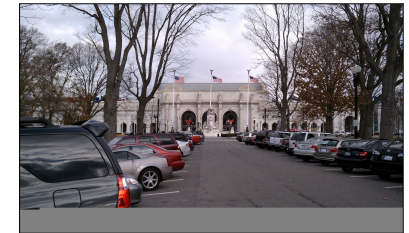

VIEW FROM THE CAPITOL UP DELAWARE AVENUE

VIEW FROM DELAWARE AVENUE & D STREET

PHOTOGRAPH FROM SIMILAR LOCATION

KEY PLAN

UNION STATION NORTH

1/7/2011

VIEW 2

CAPITOL HILL RESTORATION SOCIETY and THE COMMITTEE OF 100 ON THE FEDERAL CITY

VIEW FROM LOUISIANA AVENUE & D STREET

PHOTOGRAPH FROM SIMILAR LOCATION

KEY PLAN

VIEW FROM UPPER SENATE PARK

PHOTOGRAPH FROM SIMILAR LOCATION

KEY PLAN

ELEVATION VIEW OF RELATIVE HEIGHTS ABOVE SEA LEVEL