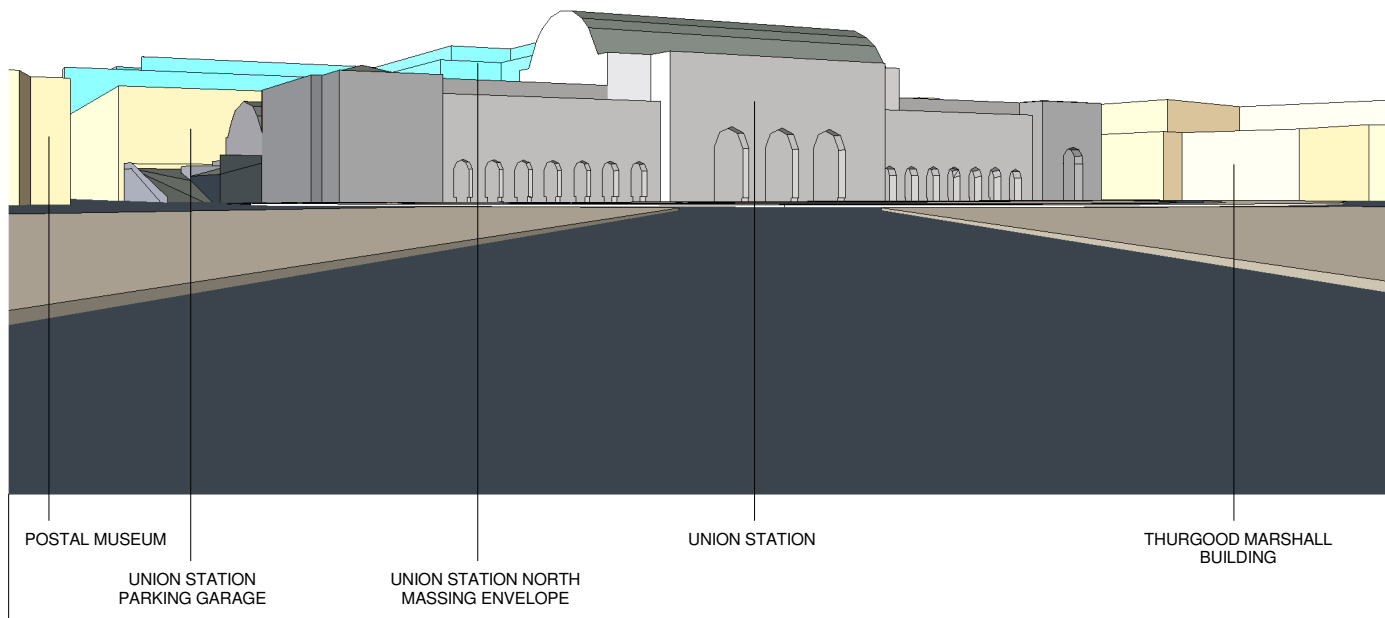

VIEW FROM THE CAPITOL UP DELAWARE AVENUE

VIEW FROM DELAWARE AVENUE & D STREET

PHOTOGRAPH FROM SIMILAR LOCATION

KEY PLAN

UNION STATION NORTH

1/7/2011

VIEW 2

CAPITOL HILL RESTORATION SOCIETY and THE COMMITTEE OF 100 ON THE FEDERAL CITY

VIEW FROM LOUISIANA AVENUE & D STREET

PHOTOGRAPH FROM SIMILAR LOCATION

KEY PLAN

VIEW FROM UPPER SENATE PARK

PHOTOGRAPH FROM SIMILAR LOCATION

KEY PLAN

ELEVATION VIEW OF RELATIVE HEIGHTS ABOVE SEA LEVEL