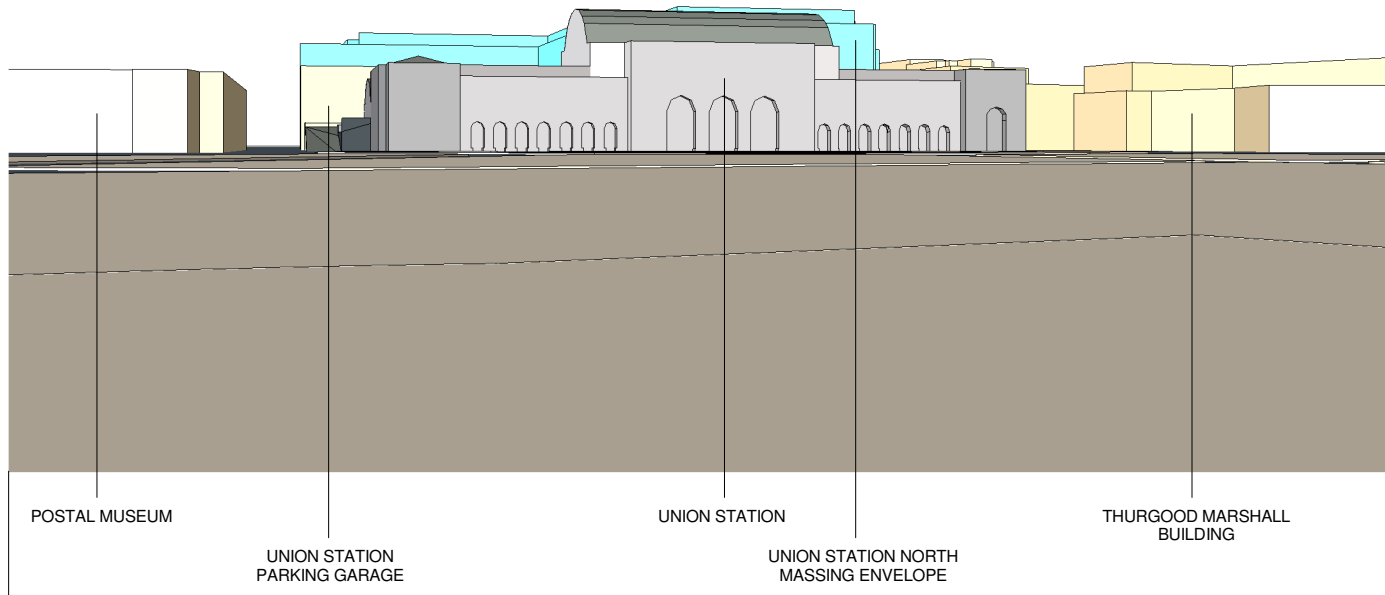

VIEW FROM THE CAPITOL UP DELAWARE AVENUE

VIEW FROM DELAWARE AVENUE & D STREET

PHOTOGRAPH FROM SIMILAR LOCATION

KEY PLAN

UNION STATION NORTH

1/7/2011

VIEW 2

CAPITOL HILL RESTORATION SOCIETY and THE COMMITTEE OF 100 ON THE FEDERAL CITY

VIEW FROM LOUISIANA AVENUE & D STREET

PHOTOGRAPH FROM SIMILAR LOCATION

KEY PLAN

VIEW FROM UPPER SENATE PARK

PHOTOGRAPH FROM SIMILAR LOCATION

KEY PLAN

ELEVATION VIEW OF RELATIVE HEIGHTS ABOVE SEA LEVEL