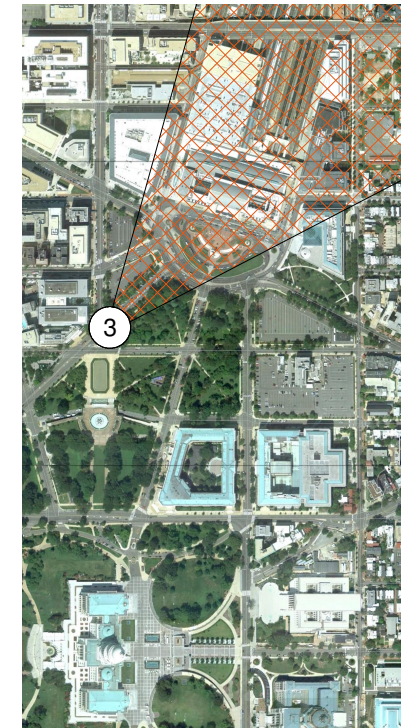

VIEW FROM THE CAPITOL UP DELAWARE AVENUE

VIEW FROM DELAWARE AVENUE & D STREET

PHOTOGRAPH FROM SIMILAR LOCATION

KEY PLAN

UNION STATION NORTH

1/7/2011

VIEW 2

CAPITOL HILL RESTORATION SOCIETY and THE COMMITTEE OF 100 ON THE FEDERAL CITY

VIEW FROM LOUISIANA AVENUE & D STREET

PHOTOGRAPH FROM SIMILAR LOCATION

KEY PLAN

VIEW FROM UPPER SENATE PARK

PHOTOGRAPH FROM SIMILAR LOCATION

KEY PLAN

ELEVATION VIEW OF RELATIVE HEIGHTS ABOVE SEA LEVEL