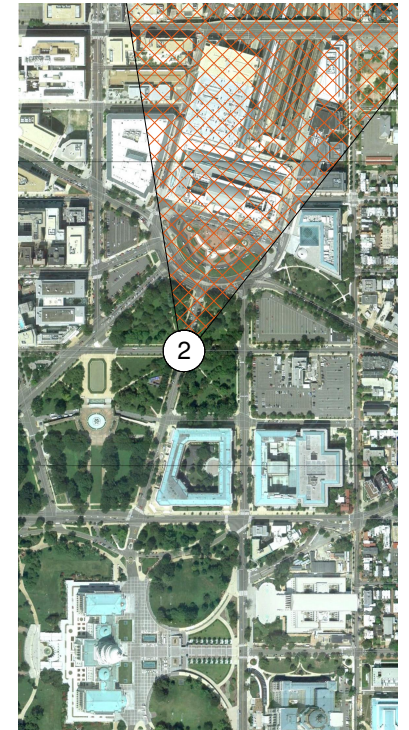

VIEW FROM THE CAPITOL UP DELAWARE AVENUE

VIEW FROM DELAWARE AVENUE & D STREET

PHOTOGRAPH FROM SIMILAR LOCATION

KEY PLAN

UNION STATION NORTH

1/7/2011

VIEW 2

CAPITOL HILL RESTORATION SOCIETY and THE COMMITTEE OF 100 ON THE FEDERAL CITY

VIEW FROM LOUISIANA AVENUE & D STREET

PHOTOGRAPH FROM SIMILAR LOCATION

KEY PLAN

VIEW FROM UPPER SENATE PARK

PHOTOGRAPH FROM SIMILAR LOCATION

KEY PLAN

ELEVATION VIEW OF RELATIVE HEIGHTS ABOVE SEA LEVEL