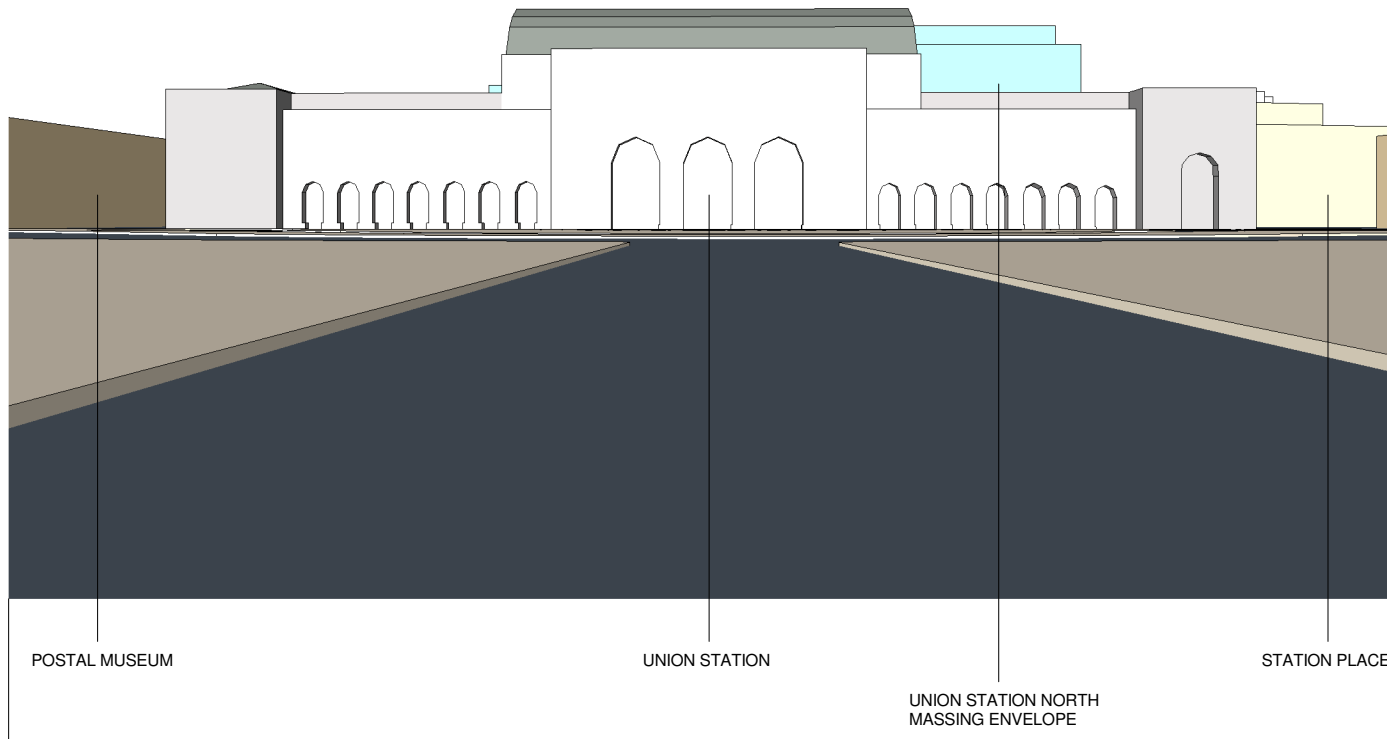

VIEW FROM THE CAPITOL UP DELAWARE AVENUE

VIEW FROM DELAWARE AVENUE & D STREET

PHOTOGRAPH FROM SIMILAR LOCATION

KEY PLAN

UNION STATION NORTH

1/7/2011

VIEW 2

CAPITOL HILL RESTORATION SOCIETY and THE COMMITTEE OF 100 ON THE FEDERAL CITY

VIEW FROM LOUISIANA AVENUE & D STREET

PHOTOGRAPH FROM SIMILAR LOCATION

KEY PLAN

VIEW FROM UPPER SENATE PARK

PHOTOGRAPH FROM SIMILAR LOCATION

KEY PLAN

ELEVATION VIEW OF RELATIVE HEIGHTS ABOVE SEA LEVEL